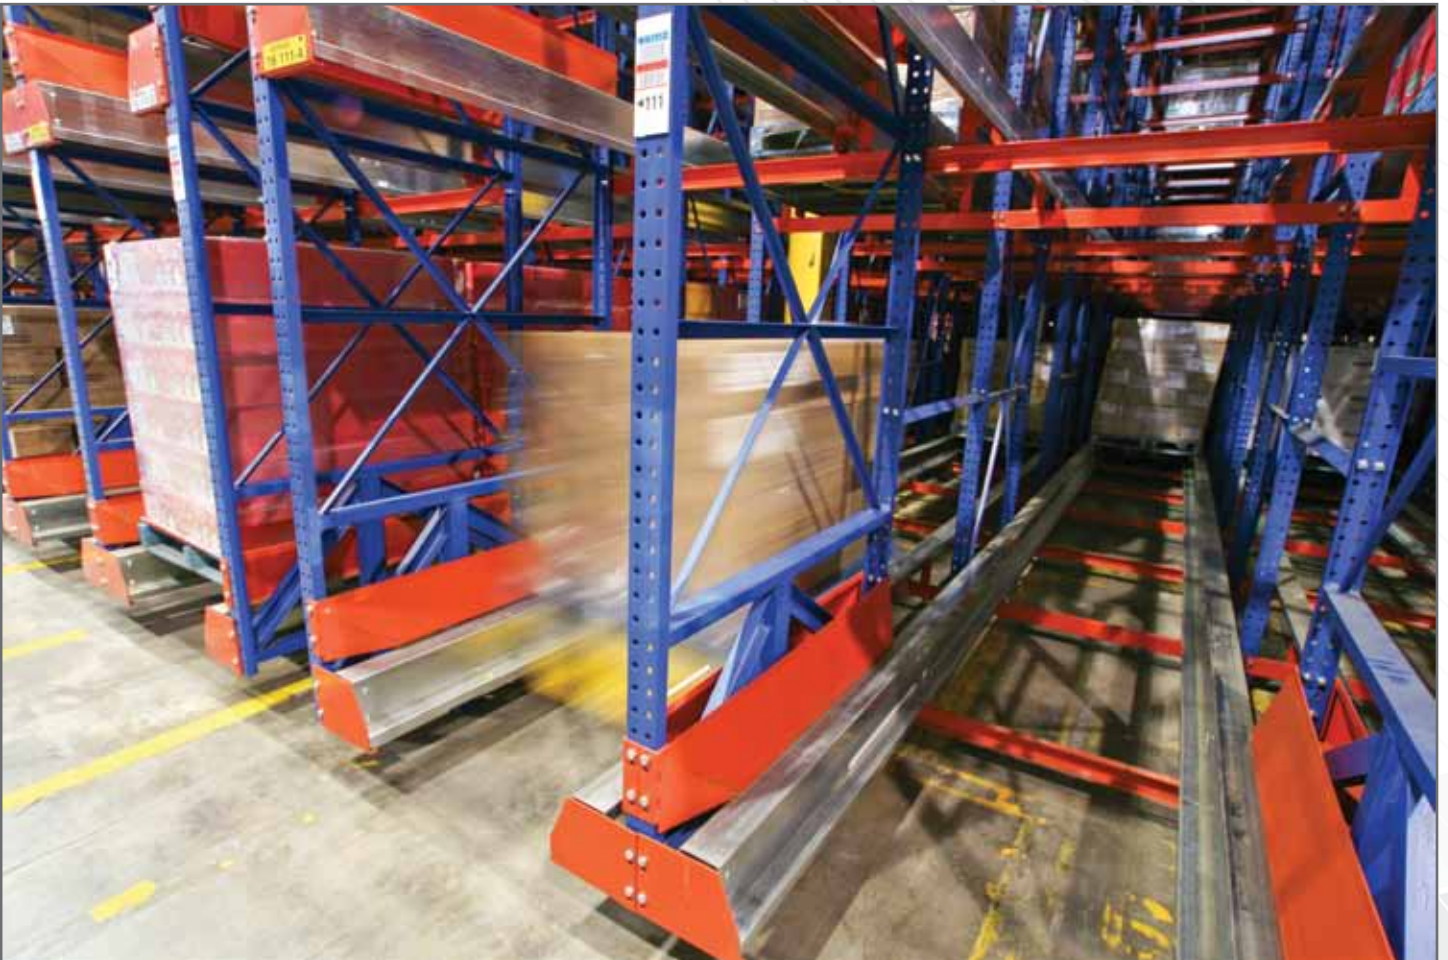

KONSTANT®

STORAGE SYSTEMS

**Innovative Solutions for Storage
and Material Handling Systems**

SPECIALTY RACK STRUCTURES

KONSTANT® Furniture
Cantilever rack delivers superior performance by combining a robust design with a completely open storage shelf.

KONSTANT® engineers designed the very first Rack Supported Building. The strength of our rack easily supports the roof and walls of this freezer, creating an economical storage solution.