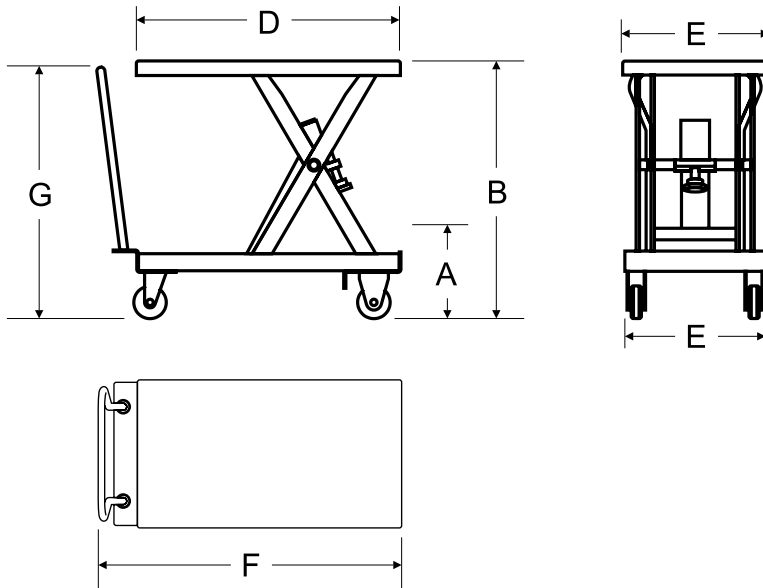

MobiLeveler®

MobiLeveler® Selector Chart

Model	Travel (in)	Collapsed Cap. Range (lbs)		Height (in)		Table Sizes (in)		Overall Size (in)			Shipping Weight (lbs)
		Min.	Max.	Min.(A)	Max.(G)	Width (C)	Length (D)	Width(E)	Length(F)	Height(B)	
ESX-10	15.8	66	220	10.4	26.2	17.8	27.6	17.8	33.3	31.3	90
ESX-21	16.6	175	460	13.8	30.4	19.8	32.3	19.8	40.0	35.5	170
ESX-40	16.6	220	880	14.5	31.1	20.5	39.8	20.5	48.5	35.5	280

MobiLeveler® ESX

Standard Features

- Self-leveling, load weight compensating
- Easily accessible gauged weight-selector knob
- Single and dual spring models
- Heavy-duty maintenance, scissor locking pin
- High quality casters with brake
- Steel work platforms
- Rugged construction, with heavy-gauge steel and sturdy welds throughout
- Clean design with minimum maintenance required
- Durable powder-coated finish