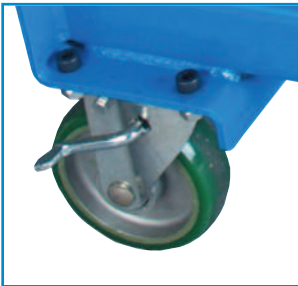

Working Harder To Make Your Job Easier

MobiLeveler®

MobiLeveler® Selector Chart

Model	Travel (in)	Collapsed Cap. Range (lbs)		Height (in)		Table Sizes (in)		Overall Size (in)			Shipping Weight (lbs)
		Min.	Max.	Min.(A)	Max.(G)	Width (C)	Length (D)	Width(E)	Length(F)	Height(B)	
ESX-10	15.8	66	220	10.4	26.2	17.8	27.6	17.8	33.3	31.3	90
ESX-21	16.6	175	460	13.8	30.4	19.8	32.3	19.8	40.0	35.5	170
ESX-40	16.6	220	880	14.5	31.1	20.5	39.8	20.5	48.5	35.5	280

MobiLeveler® ESX

Standard Features

- Self-leveling, load weight compensating
- Easily accessible gauged weight-selector knob
- Single and dual spring models
- Heavy-duty maintenance, scissor locking pin
- High quality casters with brake
- Steel work platforms
- Rugged construction, with heavy-gauge steel and sturdy welds throughout
- Clean design with minimum maintenance required
- Durable powder-coated finish

High-quality casters with locking brake for smooth transport

Convenient gauged weight selector knob for adjusting spring resistance

Heavy-duty locking pin prevents the unit from lowering for maintenance