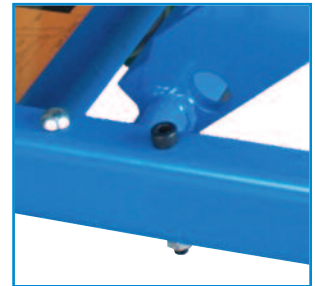

Working Harder To Make Your Job Easier

MobiLeveler®

MobiLeveler® Selector Chart

Model	Travel (in)	Collapsed Cap. Range (lbs)		Height (in)		Table Sizes (in)		Overall Size (in)			Shipping Weight (lbs)
		Min.	Max.	Min.(A)	Max.(G)	Width (C)	Length (D)	Width(E)	Length(F)	Height(B)	
ESX-10	15.8	66	220	10.4	26.2	17.8	27.6	17.8	33.3	31.3	90
ESX-21	16.6	175	460	13.8	30.4	19.8	32.3	19.8	40.0	35.5	170
ESX-40	16.6	220	880	14.5	31.1	20.5	39.8	20.5	48.5	35.5	280

MobiLeveler® ESX

Standard Features

- Self-leveling, load weight compensating
- Easily accessible gauged weight-selector knob
- Single and dual spring models
- Heavy-duty maintenance, scissor locking pin
- High quality casters with brake
- Steel work platforms
- Rugged construction, with heavy-gauge steel and sturdy welds throughout
- Clean design with minimum maintenance required
- Durable powder-coated finish

High-quality casters with locking brake for smooth transport

Convenient gauged weight selector knob for adjusting spring resistance

Heavy-duty locking pin prevents the unit from lowering for maintenance