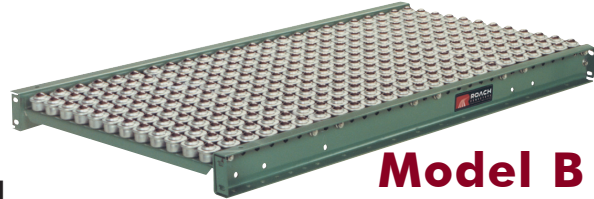

196G
Galvanized Steel
Roller Conveyors
24 Hour Shipment

Model B
Ball Transfer
24 Hour Shipment