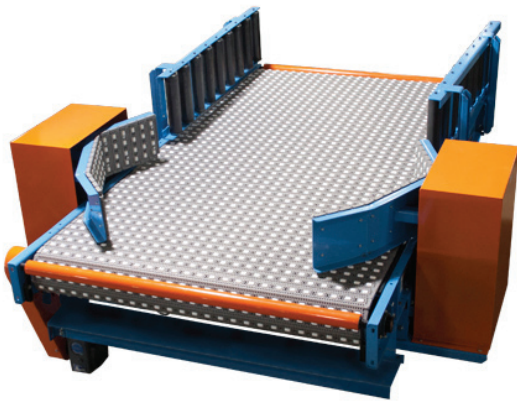

608SL
Slat Conveyors

IPT
Indexing Rotation Turntable

Specialty Conveyors

Glass Handling
Grid Turntable

TTC
Tabletop Chain

Turning Transfer Cart
Heavy Duty Transfer Cart

2x4 Sorter
Lumber Conveyor

Specialty Conveyors

Non-Marking Hopper Parts Conveyor

Aqualine Washdown Duty Conveyor

Tire Centering Roller Top Belt

Lift and Roll Overhead Clamp

Spiral Gravity Skatewheel

Multi-Strap Bundle Conveyor

The Big Star Rollover

EZE-Reach Lift Table