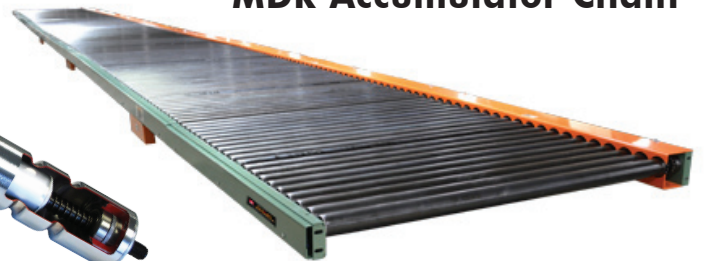

MDR Straight
MDR Accumulator

*Frames cut out to show driver cards

MDR Curve
MDR Accumulator Curve

MDR Gate
MDR Pneumatic Gate

Powered roller uses motorized rollers to drive the conveyors eliminating the need for drive belts.

MDR Chain
MDR Accumulator Chain

Chain Driven Live Roller Conveyors

251 CDLR
Heavy Duty Chain Driven
Live Roller Conveyor
24 Hour Shipment

192 CDLR
Medium Duty Roll-to-Roll
Chain Driven Live Roller

351TCDLRC
Heavy Duty Tapered Roller Curve