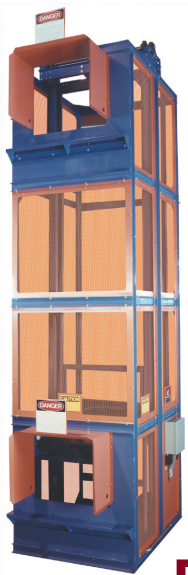

MDR Chain
MDR Accumulator Chain

Chain Driven Live Roller Conveyors

251 CDLR
Heavy Duty Chain Driven
Live Roller Conveyor
24 Hour Shipment

192 CDLR
Medium Duty Roll-to-Roll
Chain Driven Live Roller

351TCDLRC
Heavy Duty Tapered Roller Curve

Heavy Duty Conveyors

12K Powerhouse
2-Strand Conveyor

12K Powerlift
2-Strand Lift

12K Powerhouse
3-Strand Conveyor

12K Powertransfer
3-Strand Transfer

Gravity Conveyors

3530S
Heavy Duty Roller Conveyors

254TC
Tapered Roller Curves
24 Hour Shipment

WS/WA
Wheel Conveyors
24 Hour Shipment

196G
Galvanized Steel
Roller Conveyors
24 Hour Shipment

Model B
Ball Transfer
24 Hour Shipment

Sortation Conveyors

796 SORT BELT
Pivoting Belt Sorter

NBS
Narrow Belt Sorter

Vertical Conveyors

RVC
Reciprocating
Vertical Conveyor

CVC
Continuous Flow
Vertical Conveyor

Miscellaneous Power Conveyors

CD280
Chain Drag Conveyors

CRT
Continuous
Rotation Turntable

CT380 *(shown)
Chain Transfer
Positive and Pivot Lift*