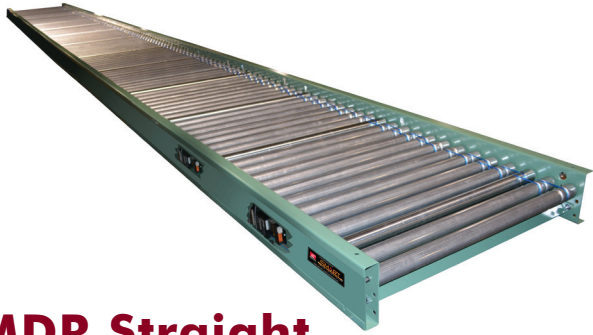

Belt Conveyors

700SB
Slider Bed Belt Conveyor
24 Hour Shipment

796RB
Roller Bed Belt Conveyor
24 Hour Shipment

796RBF
Inclined Floor-to-Floor Belt Conveyor
24 Hour Shipment

725TB
Trough Bed Belt Conveyor
24 Hour Shipment

Belt Driven Live Roller Conveyors

796CALR
Cam Adjusted
Live Roller Conveyor
24 Hour Shipment

251CALR
Cam Adjusted
Live Roller Conveyor
24 Hour Shipment

638CALR
Cam Adjusted
Live Roller Conveyor

196LRCS
Belt Driven
Live Roller Curve Spurs
24 Hour Shipment

MDR Straight
MDR Accumulator

*Frames cut out to show driver cards

MDR Curve
MDR Accumulator Curve

MDR Gate
MDR Pneumatic Gate

Powered roller uses motorized rollers to drive the conveyors eliminating the need for drive belts.