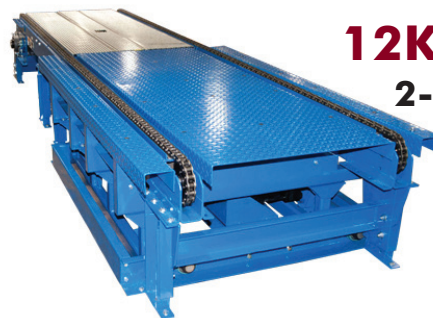

Plastic Belt Conveyors

700PB
Flat Top
Plastic Belt Conveyors

HD1200PB
Heavy Duty
Plastic Belt Conveyors

700TRT
Transverse Roller Top
Plastic Belt Conveyors

PPF
Flat Top Plastic Belt Parts
Conveyor w/flights

Heavy Duty Conveyors

12K Powerhouse
2-Strand Conveyor

12K Powerlift
2-Strand Lift

12K Powerhouse
3-Strand Conveyor

12K Powertransfer
3-Strand Transfer

Gravity Conveyors

3530S
Heavy Duty Roller Conveyors

254TC
Tapered Roller Curves
24 Hour Shipment