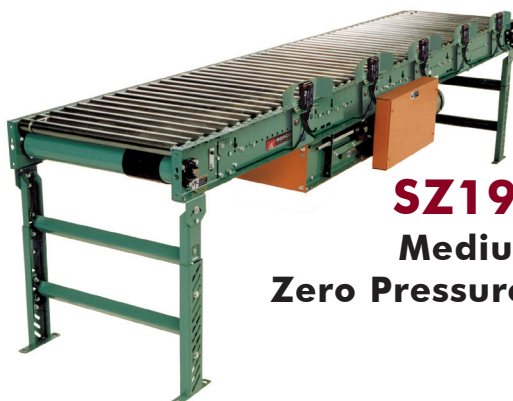

SZ196ZPA
Medium Duty
Zero Pressure Accumulator