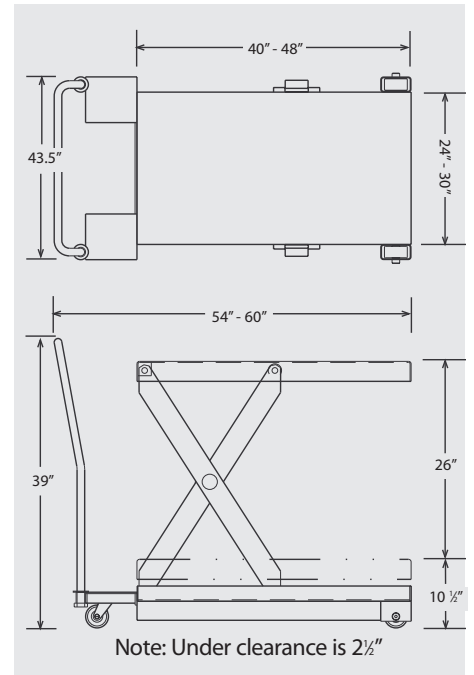

# BACKSAVER LITE PORTABLE

Packed with all the features of our stationary lifts, Southworth Backsaver Lite Portables feature a small footprint along with four easy rolling 5" phenolic casters for unmatched maneuverability. The internal DC power unit with intergral charger features push button control to quickly and gently raise and lower loads. Units also feature comfort grip handles, corner bumpers and a center mounted positive floor lock.

Model	Capacity	Vertical Travel	Height		Standard Platform	Max Platform	Rise Time Seconds	HP	Voltage Phase/Hertz	Weight (lb) STD Platform
			Min	Max						
CLL05.5-26	550	26"	10½"	36½"	24" x 40"	30" x 48"	7	1/2	12 Volt DC	315
CLL1.1-26	1100	26"	10½"	36½"	24" x 40"	30" x 48"	13	1/2	12 Volt DC	325

# BACKSAVER LITE COMPACT

Compact versions of Backsaver Lite models, Backsaver Lite Compacts feature a double scissor mechanism to provide a full 36" of lifting height in a very small 12" x 24" footprint. Oversize platforms to 24" x 36" are available.

Model	Capacity	Vertical Travel	Height		Standard Platform	Max Platform	Rise Time Seconds	HP	Voltage Phase/Hertz	Weight (lb) STD Platform
			Min	Max						
LS05-30	500	30"	6"	36"	12" x 24"	12" x 24"	20	1/2	115/1/60	175
LS05-30W	500	30"	6"	36"	16" x 24"	24" x 36"	20	1/2	115/1/60	200
LS1-30	1000	30"	6"	36"	16" x 24"	24" x 36"	20	1/2	115/1/60	200