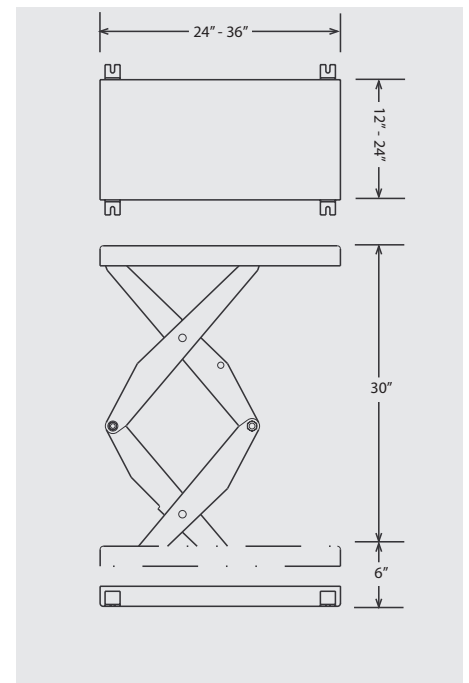

# BACKSAVER LITE PORTABLE

Packed with all the features of our stationary lifts, Southworth Backsaver Lite Portables feature a small footprint along with four easy rolling 5" phenolic casters for unmatched maneuverability. The internal DC power unit with intergral charger features push button control to quickly and gently raise and lower loads. Units also feature comfort grip handles, corner bumpers and a center mounted positive floor lock.

Model	Capacity	Vertical Travel	Height		Standard Platform	Max Platform	Rise Time Seconds	HP	Voltage Phase/Hertz	Weight (lb) STD Platform
			Min	Max						
CLL05.5-26	550	26"	10½"	36½"	24" x 40"	30" x 48"	7	1/2	12 Volt DC	315
CLL1.1-26	1100	26"	10½"	36½"	24" x 40"	30" x 48"	13	1/2	12 Volt DC	325

# BACKSAVER LITE COMPACT

Compact versions of Backsaver Lite models, Backsaver Lite Compacts feature a double scissor mechanism to provide a full 36" of lifting height in a very small 12" x 24" footprint. Oversize platforms to 24" x 36" are available.

Model	Capacity	Vertical Travel	Height		Standard Platform	Max Platform	Rise Time Seconds	HP	Voltage Phase/Hertz	Weight (lb) STD Platform
			Min	Max						
LS05-30	500	30"	6"	36"	12" x 24"	12" x 24"	20	1/2	115/1/60	175
LS05-30W	500	30"	6"	36"	16" x 24"	24" x 36"	20	1/2	115/1/60	200
LS1-30	1000	30"	6"	36"	16" x 24"	24" x 36"	20	1/2	115/1/60	200