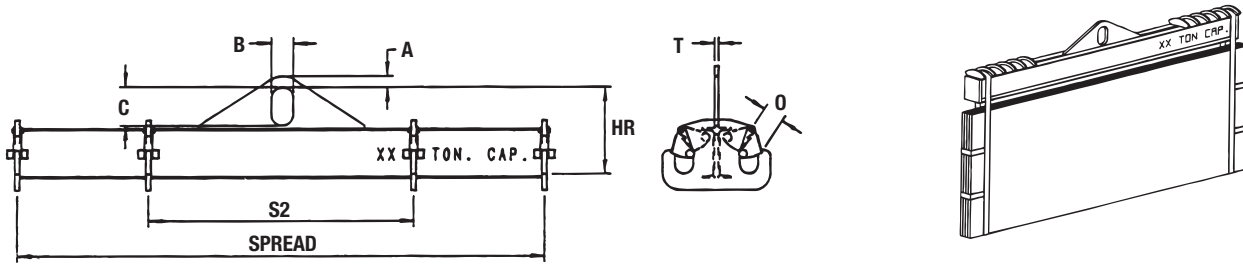

HDBB HEAVY DUTY TWIN BASKET SLING LIFTING BEAM

PRODUCT FEATURES

- Designed to be used with slings in a basket hitch.
- Specially designed hooks with hook latches minimize potential sling damage.
- Two sets of fixed hooks are standard in all lengths over 4 feet.
- The inner set of hooks (S2) are 1/2 the overall spread.
- Extra spreads available upon request.
- Complies with ASME standards.