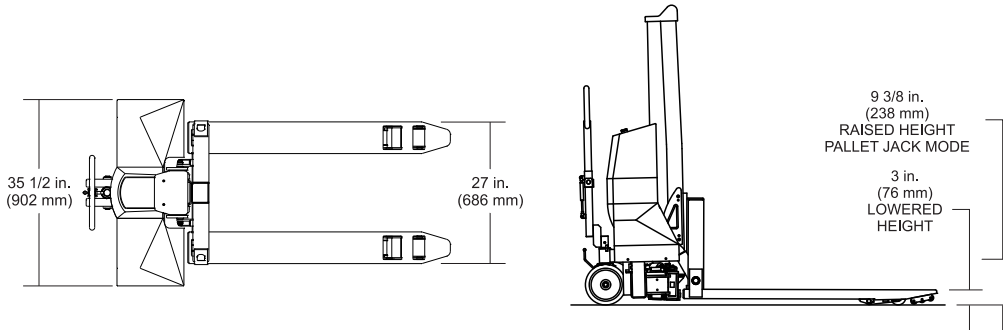

UniLift

Model	Pallet Jack Mode Capacity	High Lift Mode Capacity 20" Load Center	High Lift Mode Capacity 24" Load Center	Approximate Shipping Weight
UNI-20	2,000 lbs.	2,000 lbs.	1,700 lbs.	750 lbs.

UNI-20 (pallet jack mode)