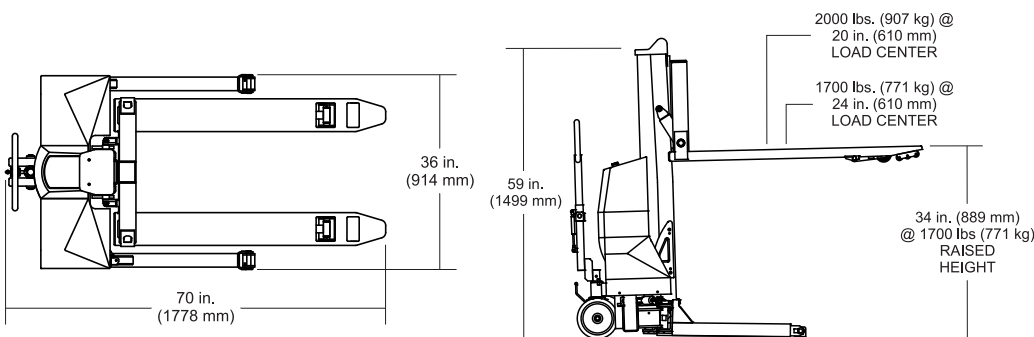

UNI-20 (high lift mode)

UniLift™ Options

- Outrigger Load Wheels
- Hand Controller
- Carriage Maintenance Kit