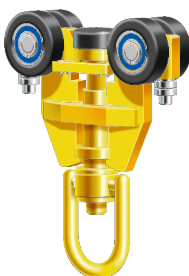

Post Suspension

Traveling Bridge

Fold-Away

Inverted-L

T-Frame

Column-Mounted Swing Arm

Freestanding Swing Arm

MOBILE ANCHOR TRACK SYSTEMS

Our mobile fall protection systems offer convenient mobility and our reliable Anchor Track.

Griffin™
Skidded System

Griffin
Wheeled System

Portable
Box Frame

Portable Base
Swing Arm

Rolling A-Frame
(Fixed or Adjustable Height)

ANCHOR TROLLEY™

Stop post-fall drift and improve chances of self-rescue with the Anchor Trolley.

Anchor Trolley

SRL'S AND HARNESES

We offer Self-Retracting Lanyards (SRL's) and Harnesses to meet all your fall protection needs.