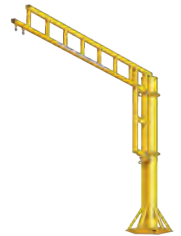

Post Suspension

Traveling Bridge

Fold-Away

Inverted-L

T-Frame

Column-Mounted Swing Arm

Freestanding Swing Arm

MOBILE ANCHOR TRACK SYSTEMS

Our mobile fall protection systems offer convenient mobility and our reliable Anchor Track.

Griffin™
Skidded System

Griffin
Wheeled System

Portable
Box Frame

Portable Base
Swing Arm

Rolling A-Frame
(Fixed or Adjustable Height)